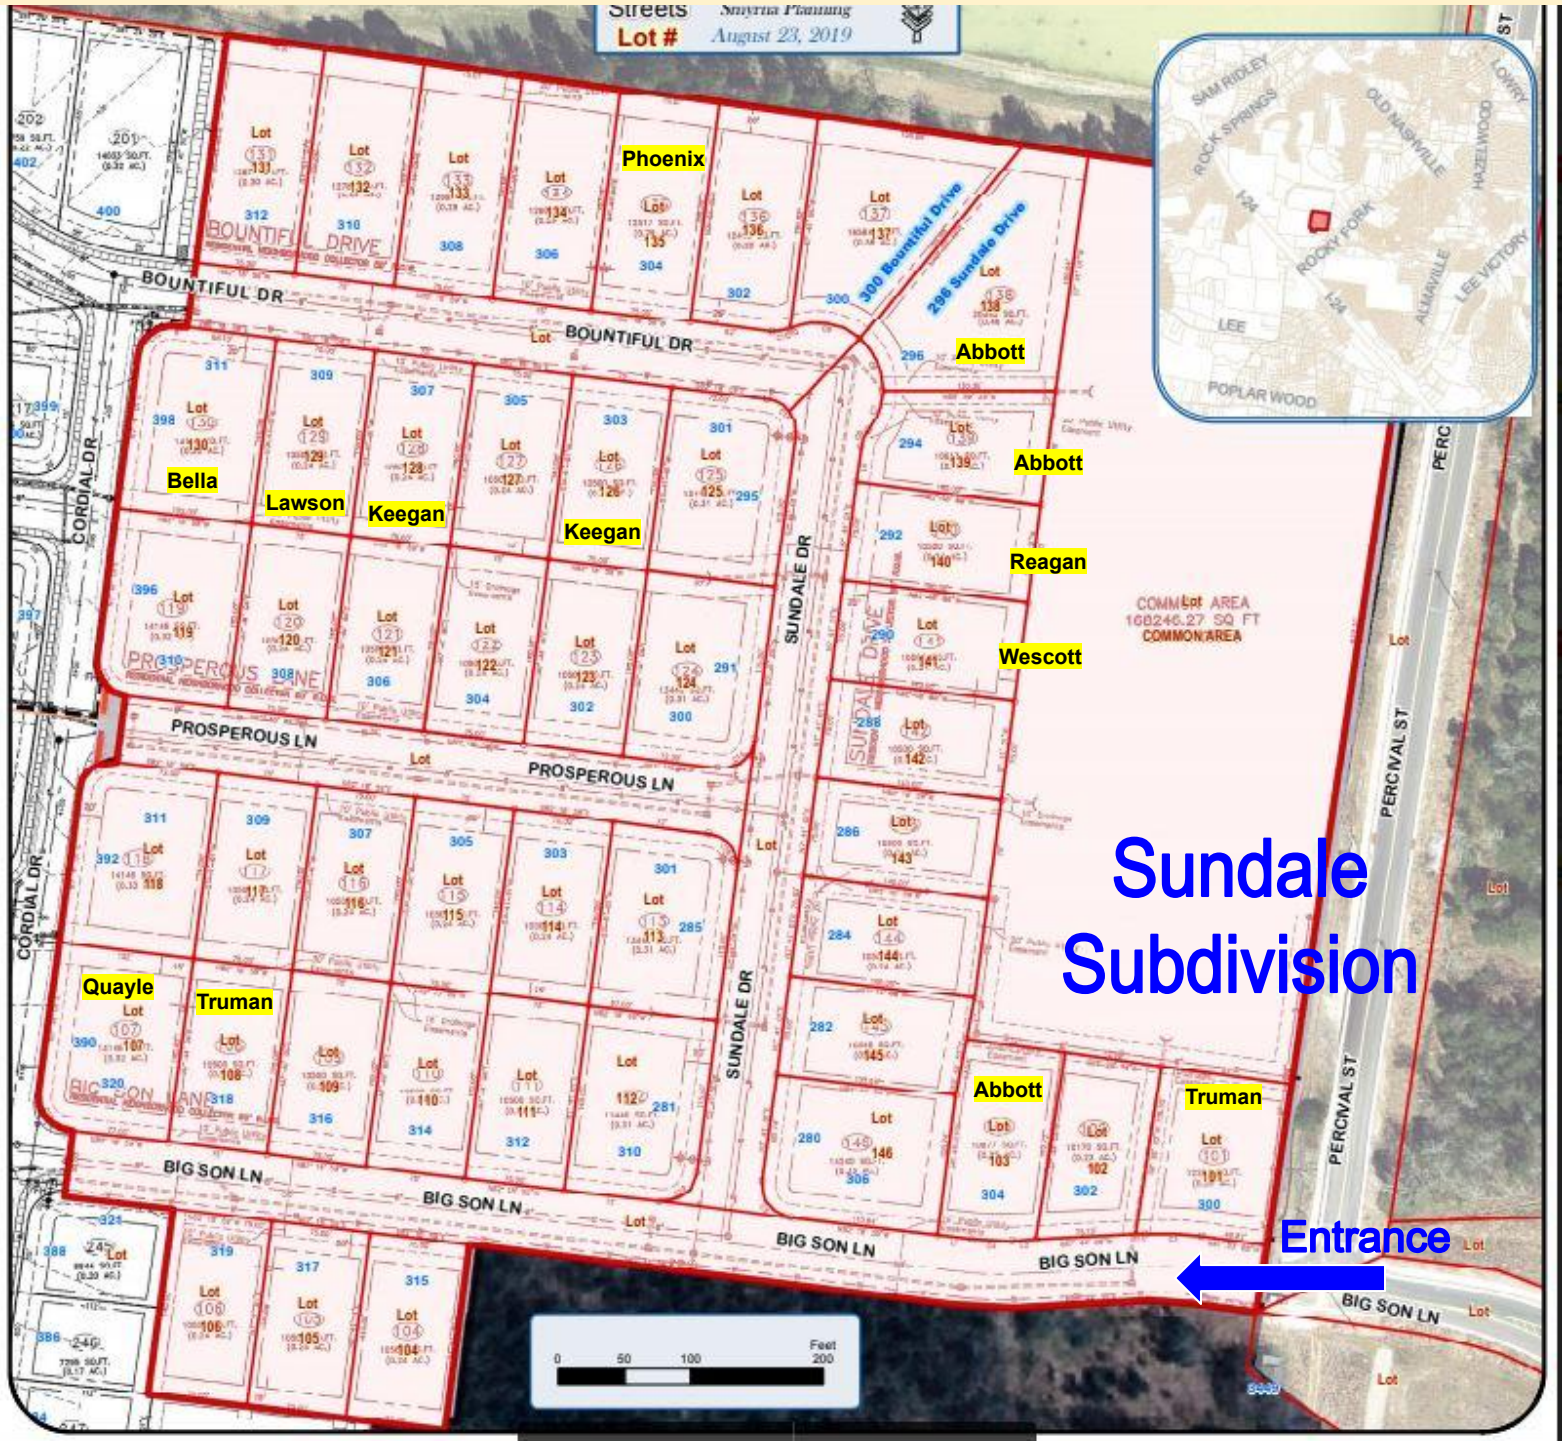

Georgia Evans, Listing Agent  
 (615) 542-7880 - Preferred Number  
 (615) 933-7166  
 GeorgiaEvansRealtor@gmail.com

**Directions:** I-24 to Sam Ridley to right Old Nashville Hwy. to right on Rocky Fork Rd, (next to KOA Campground) to right on Big Son Lane. **GPS - Big Son Lane, Smyrna, TN 37167**

# Sundale Subdivision

[www.MoveYourAddress.com](http://www.MoveYourAddress.com)

Website is MOBILE FRIENDLY - you can pull up prices, footage & info while in the subdivision!